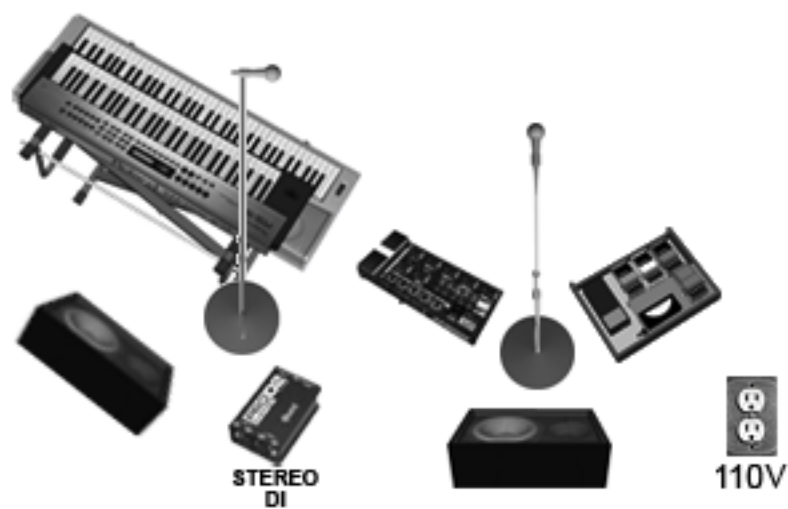

AbandontheCar Stage Plot

Audience

Inputs:

- * 2 DI inputs (left & right)
- * 2 XLR inputs (left & right)

Notes:

* Power can come from any direction, I connect it all through one extension cord.

Contact:

Johnny - 204-470-5745
heckyes@abandonthecar.com